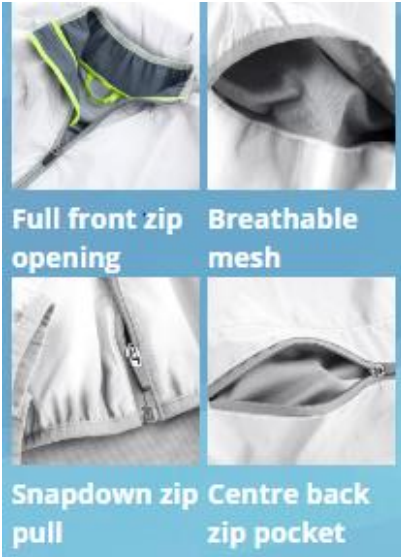

S266X

LUXE REFLECTEX HI-VIS JACKET

New improved, luxurious highly visible sports jacket with 'ghost' effect 360° luminescence for optimal roadside awareness

Origin: China

Code: 6203399000

Tech: EN ISO20471:2013 CLASS 2
Windproof • Showerproof • 360° Visibility
27422

Fabric:
BODY: 100% Nylon
BREATHABLE MESH PANELS: 100% Polyester

Features:

- Full front snap-down zip and inner contrast binding
- Breathable mesh back, underarm and side panels
- Elasticised bound edge hem, collar and cuff
- Streamline wind protect longer back panel
- Stand-up collar with brushed inner
- Soft, luxurious feel fabric
- Centre back zip pocket
- Open front pockets
- Contrast bar tack
- Hang loop